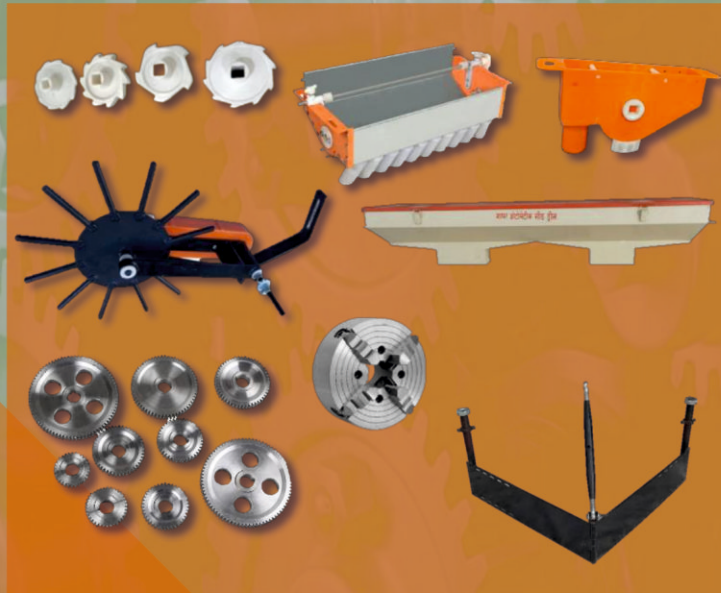

Rajlaxmi Industries
Trading All Type Of Agro Products
Ph. : 99133 32700, 99784 57259

Sahas
AGRO INDUSTRIES
E-mail : info@sahasagro.com